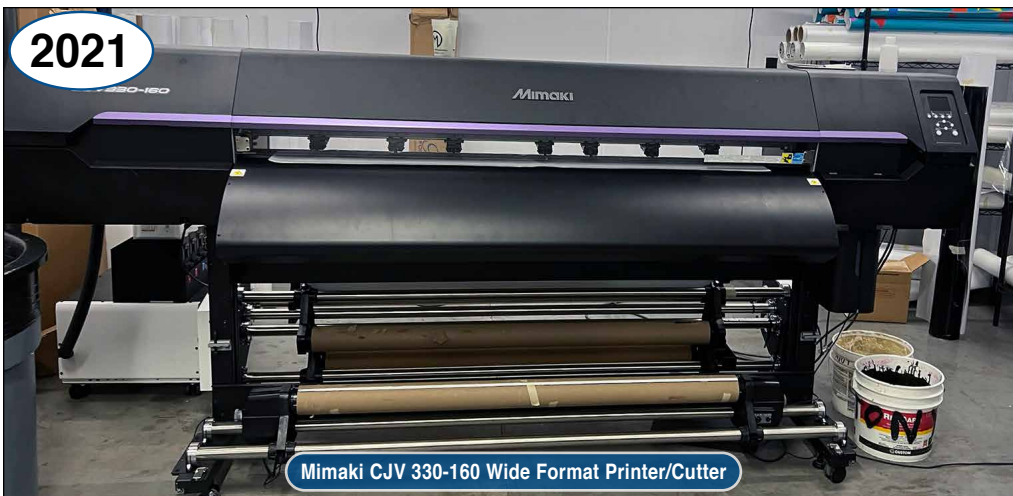

Mimaki CJV 330-160 Wide Format Printer/Cutter

FORKLIFT

2021 Combi Lift CB8000 Compact Multi Directional LP Forklift, S/N 58504, 8,000 lb. Capacity, 818 Indicated Hours