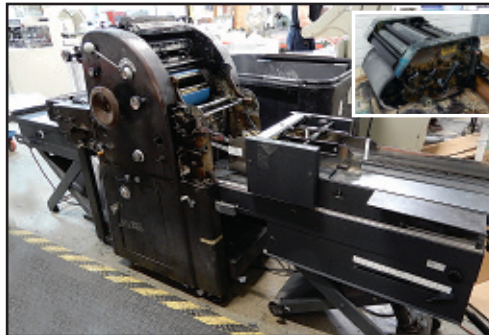

INSERTERS • FOLDERS • COLOR PRINTING PRESS

Bell & Howell 4-Station Inserter, Reliant 1500 Friction Feeder, Bell & Howell 60" Standard Power Conveyor
Bell & Howell Phillipsburg MasterMailer III 3-Station Inserter, S/N M1663, Bell & Howell 5' Power Conveyor
Bell & Howell 3-Station Inserter
Baum 2020 Folder Model 1320C-3-P-3, S/N 130 KI 0102, Heidelberg Type ACC2.4 Encoder with DRO
Baum 2020 1st Station Folder Model 1320C-3-P-3, S/N 130 LI 0111, with Pile Feed
Baum 2020 1st Station Folder Model 1320C-3-8PG-3, S/N 131 LI 0096, with Pile Feed
Baum 2020 1st Station Folder Model 1220C-3-8PG-3, S/N 131 KJ 0115, with Pile Feed
AB Dick 375 Color Press, with Suspension Feeder Corp. Envelope Feeder, S/N 4738, AB Dick T-51 2nd Color Head, S/N 4738

SUPPORT EQUIPMENT

Ingersoll Rand 7.5 HP Vertical Air Compressor Model T30 • Heat Shrink Wrapping Machine, 18" x 9" Capacity, L-Bar Sealer
1996 Mosca Model ROMP Auto Strapper, S/N 44535, 30" x16" • Samuel P-200 Strapping System • Bunn Strapping Machine
Advance Strapper • Challenge Cyclone II Bundler • Challenge 3-Head Paper Drill • Interlake Stitcher • (2) Bundle Machines