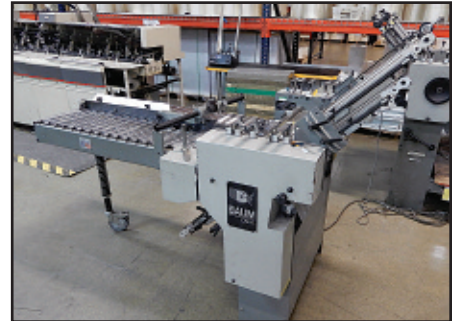

INSERTERS • FOLDERS • COLOR PRINTING PRESS

Bell & Howell 4-Station Inserter, Reliant 1500 Friction Feeder, Bell & Howell 60" Standard Power Conveyor
Bell & Howell Phillipsburg MasterMailer III 3-Station Inserter, S/N M1663, Bell & Howell 5' Power Conveyor
Bell & Howell 3-Station Inserter
Baum 2020 Folder Model 1320C-3-P-3, S/N 130 KI 0102, Heidelberg Type ACC2.4 Encoder with DRO
Baum 2020 1st Station Folder Model 1320C-3-P-3, S/N 130 LI 0111, with Pile Feed
Baum 2020 1st Station Folder Model 1320C-3-8PG-3, S/N 131 LI 0096, with Pile Feed
Baum 2020 1st Station Folder Model 1220C-3-8PG-3, S/N 131 KJ 0115, with Pile Feed
AB Dick 375 Color Press, with Suspension Feeder Corp. Envelope Feeder, S/N 4738, AB Dick T-51 2nd Color Head, S/N 4738

SUPPORT EQUIPMENT

Ingersoll Rand 7.5 HP Vertical Air Compressor Model T30 • Heat Shrink Wrapping Machine, 18" x 9" Capacity, L-Bar Sealer
1996 Mosca Model ROMP Auto Strapper, S/N 44535, 30" x16" • Samuel P-200 Strapping System • Bunn Strapping Machine
Advance Strapper • Challenge Cyclone II Bundler • Challenge 3-Head Paper Drill • Interlake Stitcher • (2) Bundle Machines